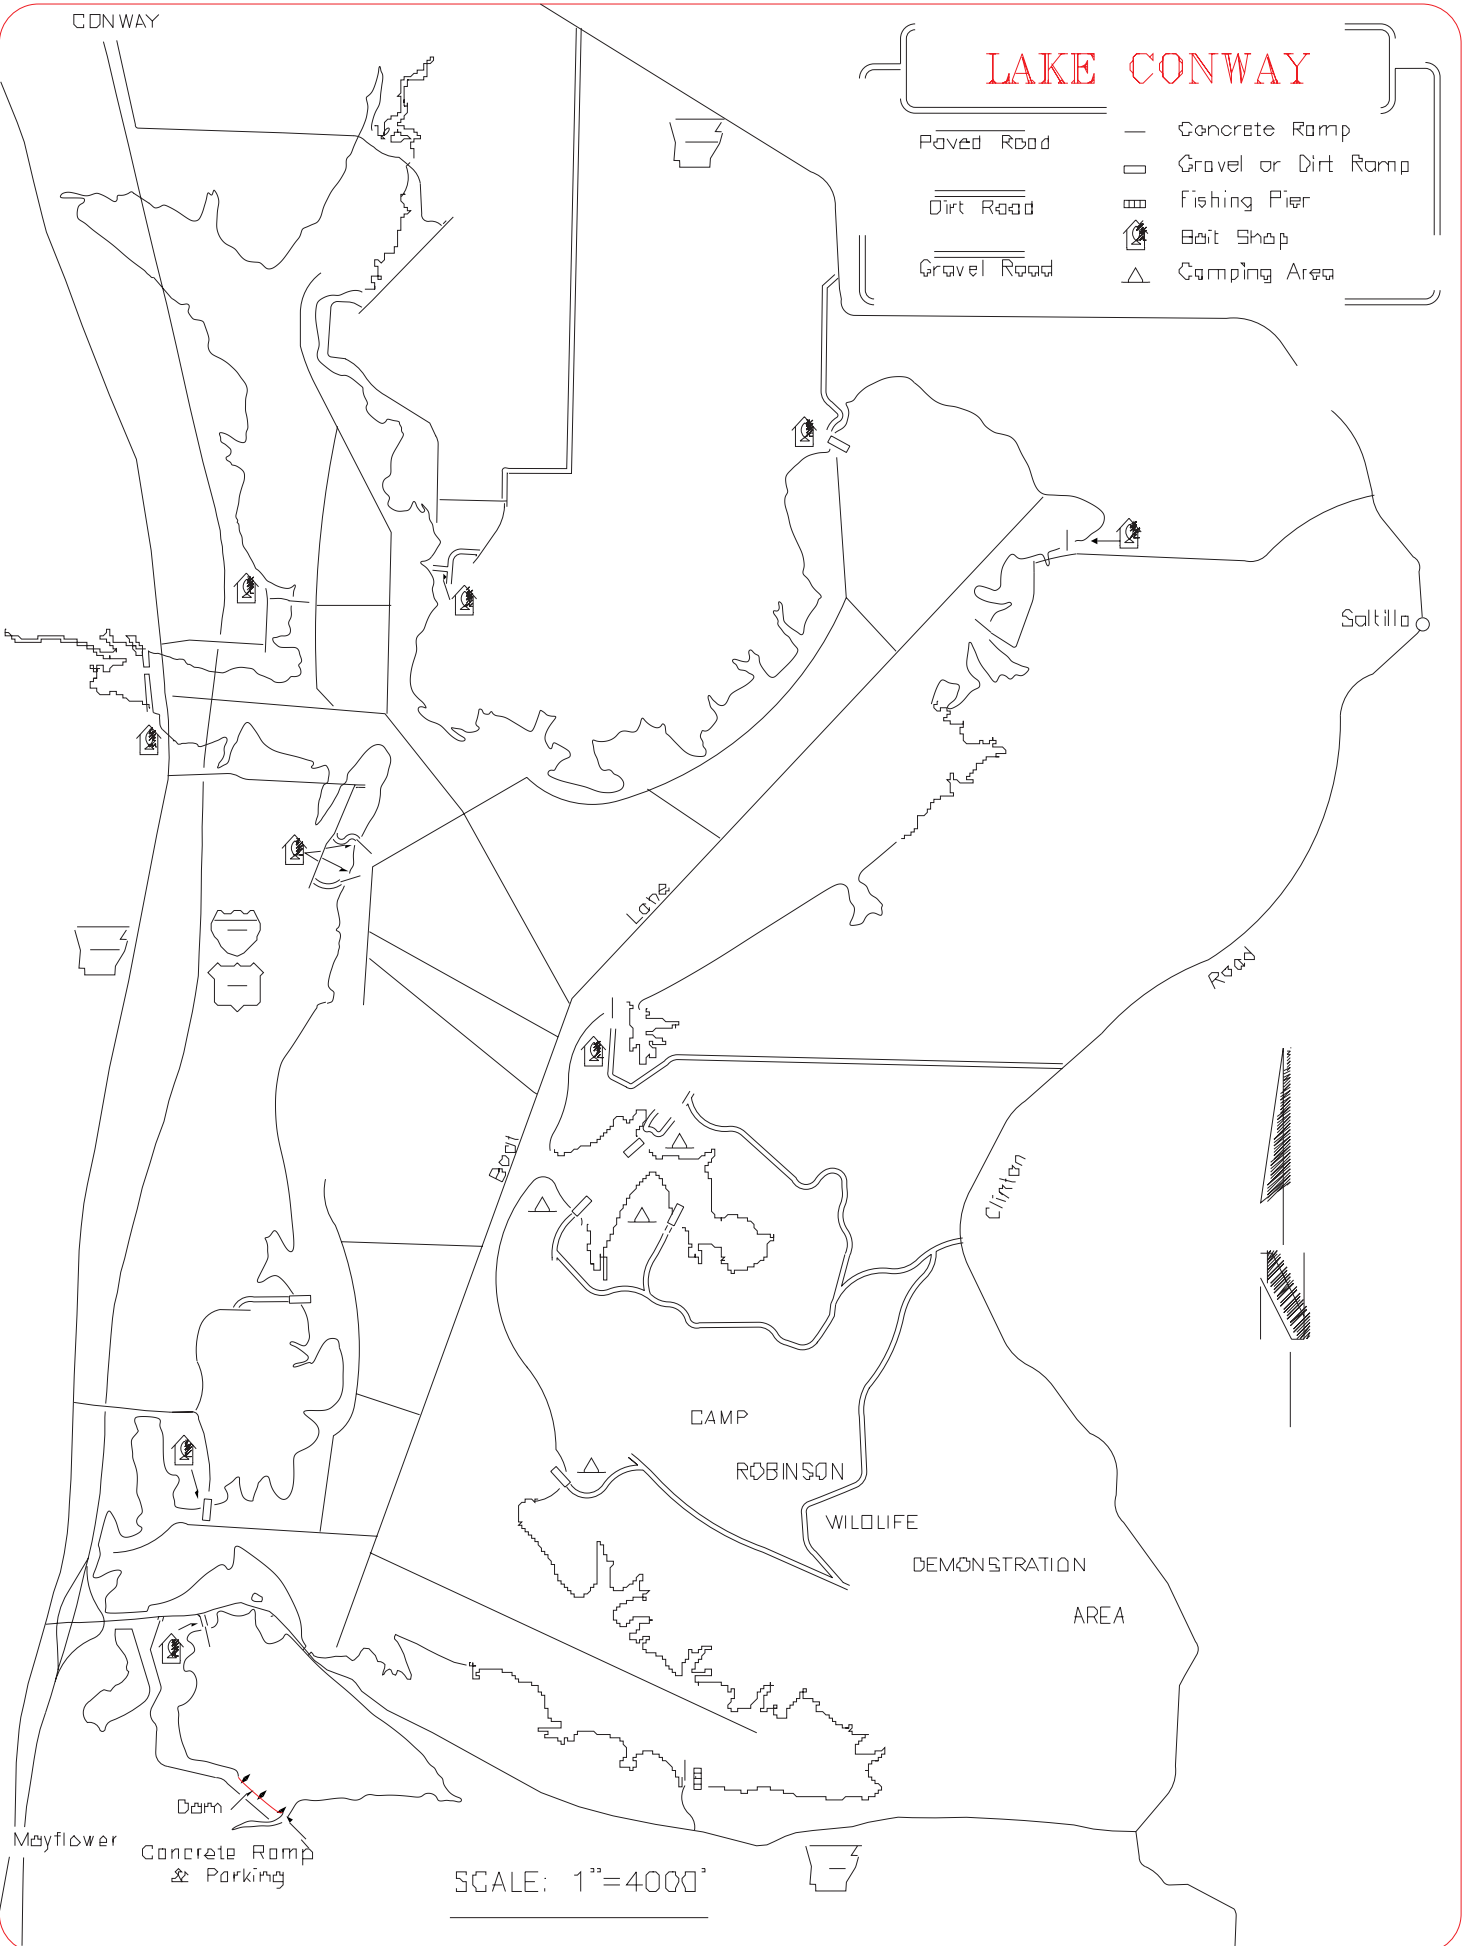

CONWAY

LAKE CONWAY

Paved Road

Dirt Road

Gravel Road

Concrete Ramp

Gravel or Dirt Ramp

Fishing Pier

Bait Shop

Camping Area

Saltilla

Lane

Beal

Clinton

Road

CAMP

ROBINSON

WILDLIFE

DEMONSTRATION

AREA

Dam
Concrete Ramp
& Parking

Mayflower

SCALE: 1"=4000'